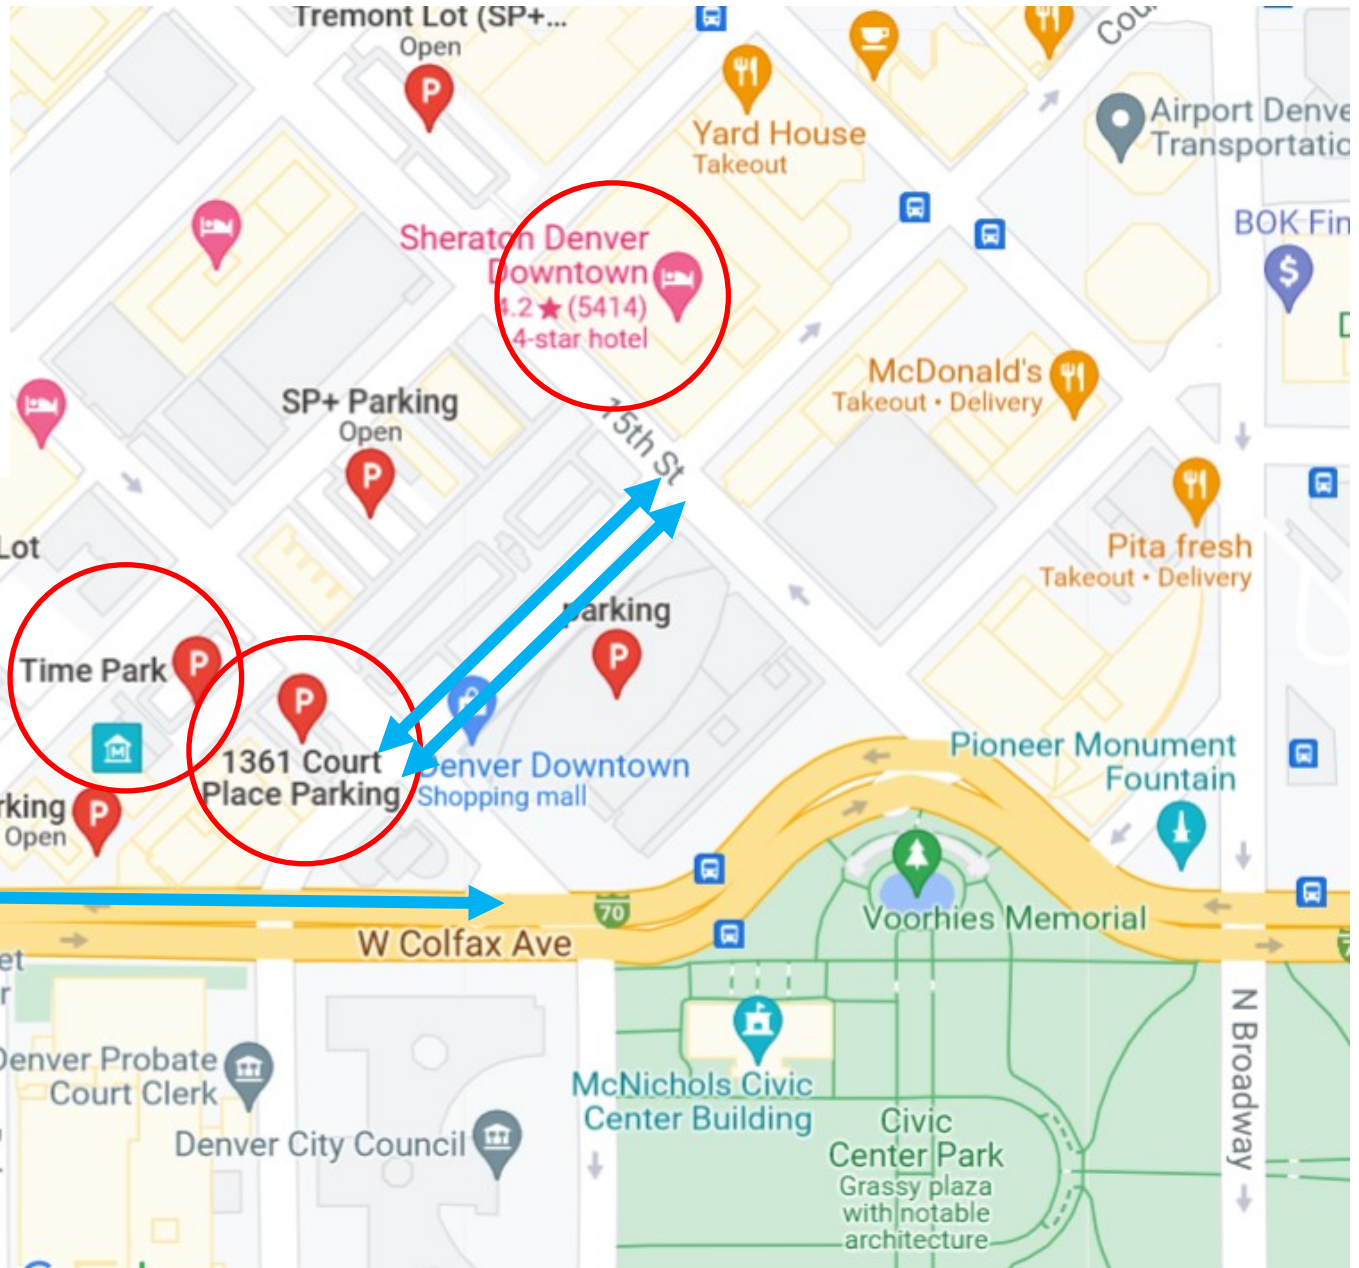

Sheraton Downtown Parking—Entrance on 15th Street, Cleveland Place & 16th Street Mall (\$12 hour)

1361 Court Place Parking— (\$10-\$15)

Time Park—1340 Tremont Place ((\$10-\$15)

Note: Many open parking lots in area—cost varies between \$10-\$15 - More availability at night after work/court hours

On Street Meters: 

- Colfax between 14th & Tremont
- Court Place between 14th & 15th—both sides
- 14th St between Bannock & Cherokee—both sides
- Bannock between 13th & 14th—both sides

W Colfax Ave

Voorhies Memorial

McNichols Civic Center Building

Civic Center Park
Grassy plaza with notable architecture

N Broadway

Quiznos
Takeout • Delivery

SP+ Parking
Open

1360 Cherokee St Parking

Banrock Lot

Civic Center EATS
Takeout

Time Park

Time Park

Denver Public Library:
Central Library

Denver Art Museum
Western & regional works over 7 stories

E 13th A