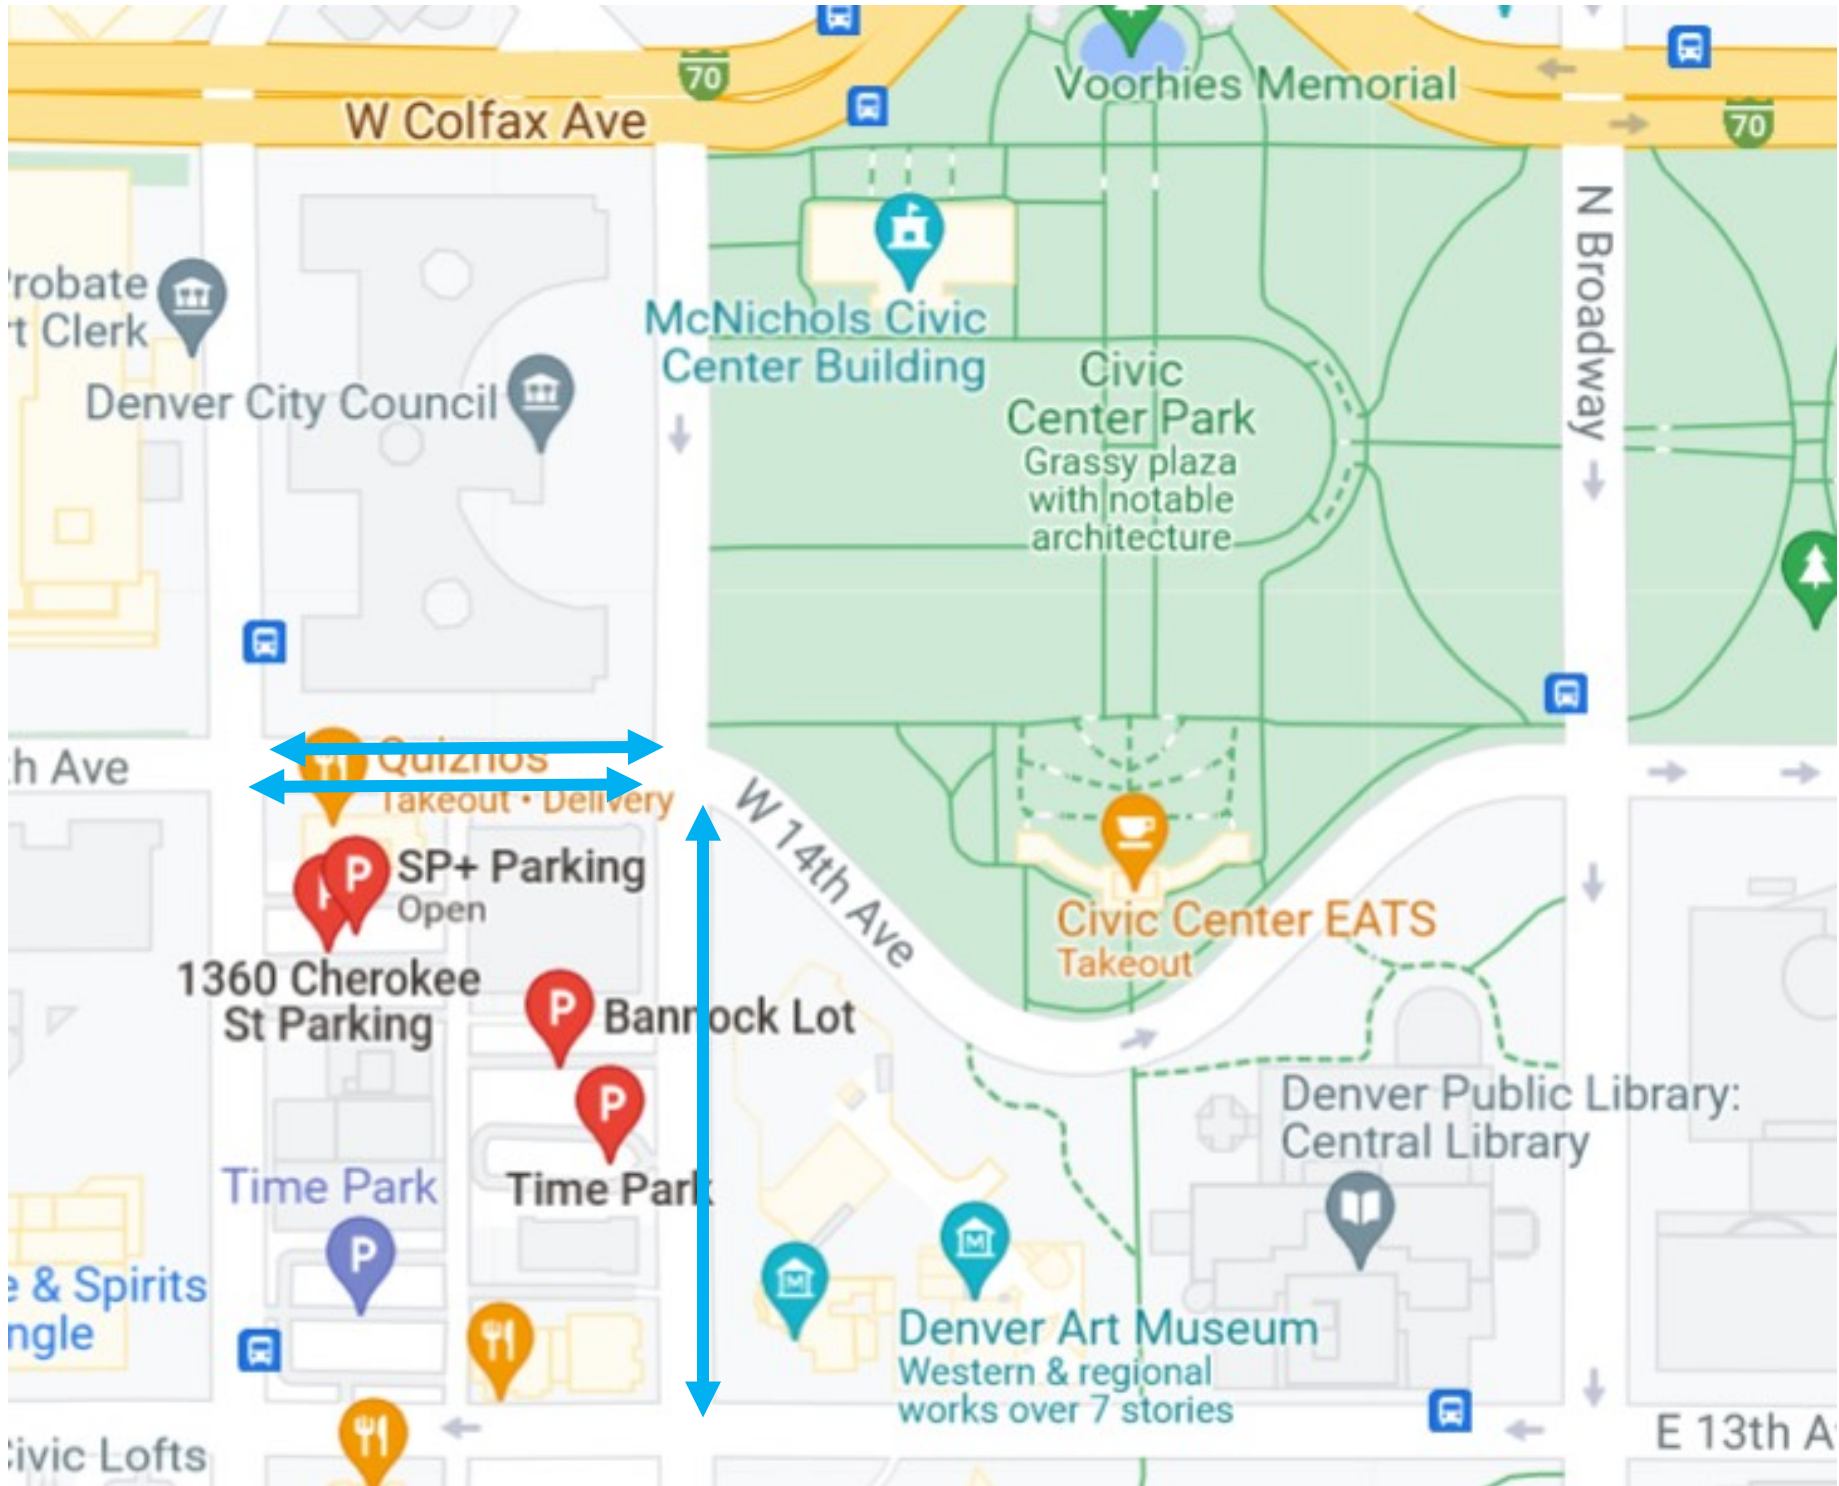

Sheraton Downtown Parking—Entrance on 15th Street, Cleveland Place & 16th Street Mall (\$12 hour)

1361 Court Place Parking— (\$10-\$15)

Time Park—1340 Tremont Place ((\$10-\$15)

Note: Many open parking lots in area—cost varies between \$10-\$15 - More availability at night after work/court hours

On Street Meters: 

- Colfax between 14th & Tremont
- Court Place between 14th & 15th—both sides
- 14th St between Bannock & Cherokee—both sides
- Bannock between 13th & 14th—both sides

W Colfax Ave

Voorhies Memorial

McNichols Civic Center Building

Civic Center Park
Grassy plaza with notable architecture

N Broadway

Quiznos
Takeout • Delivery

SP+ Parking
Open

1360 Cherokee St Parking

Banrock Lot

Civic Center EATS
Takeout

Time Park

Time Park

Denver Public Library:
Central Library

Denver Art Museum
Western & regional works over 7 stories

E 13th A